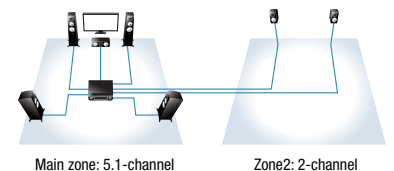

Enjoy in Two Rooms

Multi-zone Function (Zone2)

Featuring Zone2 compatible speaker terminals, this system can send the same AV contents playing the main room for playing in another room via HDMI. For example, if you've got an HDMI compatible TV set and home theatre installed in your bedroom or kitchen, you can go to that other room and keep watching the programme or movie without interruption.