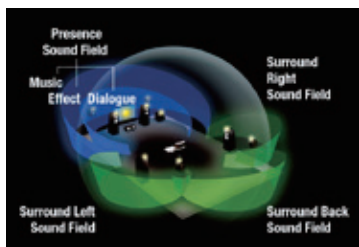

## Explore Every Dimension

Dolby Atmos® and DTS:X™

Compatibility with these amazing sound technologies transports you from an ordinary moment into an extraordinary experience. They deliver breathtakingly rich and realistic surround sound, positioning and moving individual sounds to any virtual point in your room, including objects moving overhead. Experience the overwhelming realistic movement and immersion in videos — right in your home theatre room.

## Immerse Yourself in the Sound

CINEMA DSP 3D

This unique Yamaha proprietary sound field creation technology, was created by combining measured sound field data with digital signal processing. Yamaha collected sound field data from famous concert halls and music clubs around the world, utilising its wealth of experience in the fields of concert hall design, public address and mixing. By digitizing that vast trove of information and incorporating it into dedicated LSI devices, it effectively reproduces the spaces of those concert halls on home equipment. Immerse yourself in the astounding realism of your movies, and enter a world of profound theatre sound.

## Professional-grade Sound Optimisation

YPAO™-R.S.C. (Reflected Sound Control)

YPAO-R.S.C. analyses room acoustics and measures various speaker characteristics, then calibrates audio parameters to achieve optimum sound. It employs Reflected Sound Control to correct early reflections and deliver studio-quality sound. It also provides DSP Effect Normalisation, which varies the CINEMA DSP parameters according to the reflected sounds. It's like having a professional installer calibrate your system, creating an ideal listening space with perfectly balanced sound.