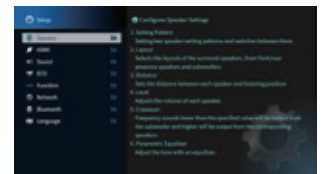

Easy to Use and Multilingual

Advanced Graphical User Interface

The latest graphical user interface from Yamaha has a high-resolution display with clear, easy-to-use menus and includes a selectable status bar that shows input source, volume level, DSP mode and audio format. The GUI provides a choice of eight languages: English, French, German, Spanish, Italian, Russian, Japanese and Chinese and can be displayed over both normal and 3D pictures.