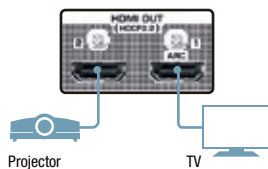

Convenient Enjoyment

Two HDMI Outputs

Since the RX-V685 has two HDMI output terminals, simultaneous connection to the TV and LCD projector is possible. Which means you can use your TV as usual but use the projector for your favourite movies and special programming — easily and without having to change any connections. The built-in HDMI functionality is of the latest specifications, corresponding also to HDR (Dolby Vision Compatible, Hybrid Log-Gamma), 4K / 60p passthrough & 4K upscaling, and so on.