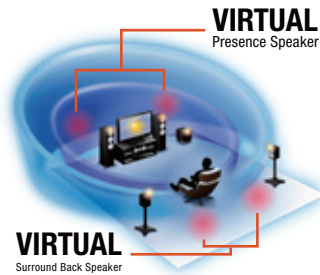

Easily Experience 9.1-channel Realism

Virtual Speaker Technology

With the power of CINEMA DSP 3D, the Virtual Presence Speaker function makes full use of centre and surround speakers to create audible information from where presence (height) speakers are normally installed. In addition, this model also features a Virtual Surround Back Speaker function. Even without using surround back speakers, you can experience more natural surround sound thanks to CINEMA DSP 3D playback — giving you the virtual equivalent of up to 9.1-channel surround, even with a 5.1-speaker configuration.

* Dolby Atmos and DTS: X signals cannot be used with these virtual features.