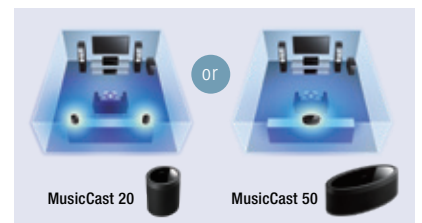

## Free and Easy Placement

Wireless Surround Speakers

Combine this AV receiver with the MusicCast 50 or MusicCast 20 wireless streaming speaker and enjoy the amazing convenience of creating a home theatre with wireless rear speakers. What's more, you get stunningly realistic sound with a clean, clutter-free setup. Easily turn your current living room into a special entertainment environment where you can fully enjoy movies and music.