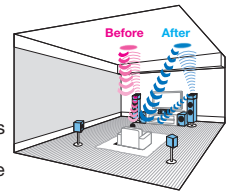

MCACC Pro Auto Room Tuning

MCACC Pro, the pinnacle of Pioneer's auto room tuning technology, analyses the phase and group delay characteristics to precisely control phase differences between speakers. MCACC Pro corrects phase differences in all ranges and all channels, from phase difference in the original audio material to the sound emitted from the speakers.

Full Band Phase Control

Pioneer's Phase Control technology effectively eliminates phase lag and significantly improves the multi-channel sound without any extra operation. Furthermore, The Full Band Phase Control technology focuses on the group delay in the speaker network filter, and adjusts the phase of each unit as well as the group delay for each speaker. Multi-range speakers gain the sound coherence of full-range speakers, while retaining the wide frequency range advantage. In an environment where the phase of all units and all channels are precisely controlled, a remarkably clear sound location with a surrounding feel is achieved. In combination with MCACC Pro, the ideal multi-channel reproduction environment can be created, which faithfully replicates object audio and the intention of the directors.

Reflex Optimizer

High directivity sound reflects off the ceiling, while low directivity sound directly reaches the ears. This difference causes a phase shift, making the sound feel uncomfortable. To solve this, the new technology optimizes the performance of your up-firing elevation speakers for your listening environment, by aligning the phase of direct and indirect sound, matching the basic tone, and optimizing the upward-oriented frequencies. The result is overall seamless sound with Dolby enabled speakers, allowing the ideal reproduction of three-dimensional surround sound.