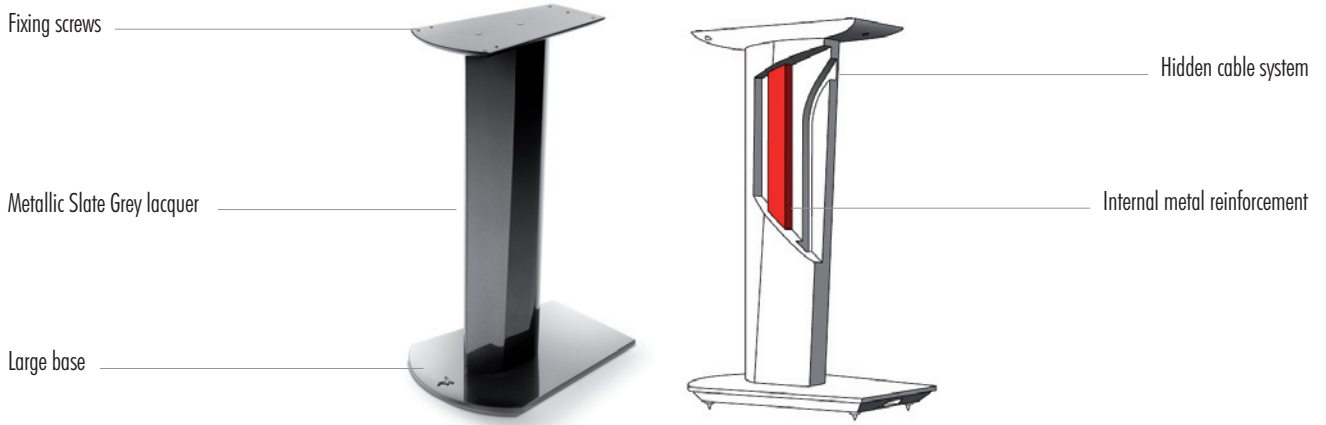

ELECTRA S 1000 HIGH GLOSS STAND

Product specification sheet

Spikes supplied

- ◆ Large base for much stability
- ◆ Internal metal reinforcement to limit vibrations
- ◆ Electra 1008 Be fixed on plate with screws

Height without spikes	24 ¹ / ₁₆ " (611mm)
Height with spikes	24 ⁵ / ₈ " (626mm)
Weight	35.2lb (16kg)