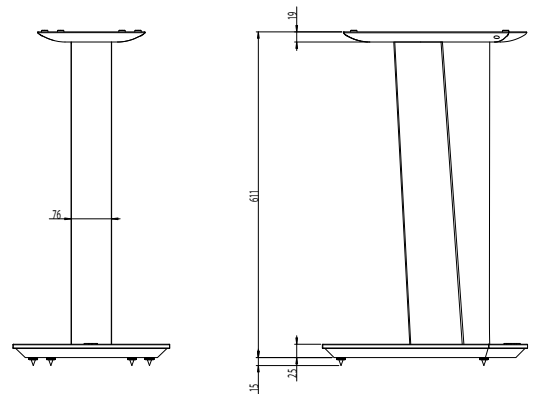

ELECTRA S 1000 HIGH GLOSS STAND

Product specification sheet

Spikes supplied

- ◆ Large base for much stability
- ◆ Internal metal reinforcement to limit vibrations
- ◆ Electra 1008 Be fixed on plate with screws

Height without spikes	24 ¹ / ₁₆ " (611mm)
Height with spikes	24 ⁵ / ₈ " (626mm)
Weight	35.2lb (16kg)