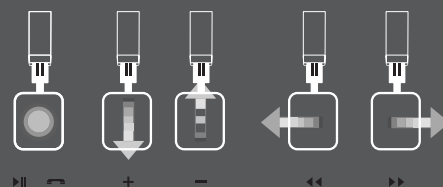

Superlative sound reproduction comes together in a truly wireless headset designed to elevate the act of traveling.

The Harman Kardon Soho Wireless features a lightweight, portable design eschewing quality and the best possible wireless sound available in a style-conscious, yet practical, package. The refined sound realized by its 30mm drivers and high performance neo-transducers delivers on the promise of Harman Kardon sound leadership while its smart, sophisticated look is born of superb craftsmanship with an eye for detail.

Bluetooth® technology and NFC allow for maximum pairing from a wide spectrum of devices together with the freedom of wireless performance. Add to this the ingenuity of touch-sensitive controls on the ear-cup for simplified access and complete convenience. Powerful, precise and stylish, Harman Kardon Soho Wireless headphones allow you to bring refined sound with you.

Features

- ▶ Bluetooth®-enabled connectivity
- ▶ Ear-cup-mounted sensors
- ▶ 30mm drivers and neo-transducers
- ▶ Sleek, head-turning design
- ▶ Unique fold-flat function

▶ Finishes:     Bluetooth®  nfc 